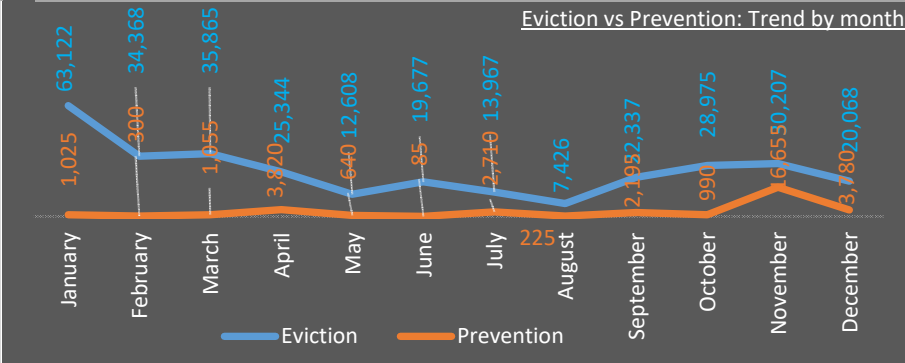

EVICTIION TRENDS ANALYSIS

2018 Cumulative

CONTACT: UN Habitat - matthew.flynn@un.org | NRC Somalia - joseph.jackson@nrc.no

13-Feb-20

Most affected districts

District	# of individuals evicted
Kaxda	126,811
Daynile	96,777
Baidoa	42,224
Galkayo	10,922
Kismayo	9,608
Las Anod	6,305
Garowe	5,879
Hargeisa	5,058
Hodan	3,168
Bosaso	2,767
Wadajir	900
Erigavo	685
Burao	682
Aynabo	605
Dhusa Mareb	546
Dharkenley	450
Gabiley	180
Zeila	156
Waberi	102
Borama	88
Berbera	44
Odweyne	7