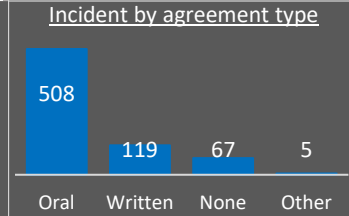

EVICTIION TRENDS ANALYSIS

2018 Cumulative

CONTACT: UN Habitat - matthew.flynn@un.org | NRC Somalia - joseph.jackson@nrc.no

13-Feb-20

Most affected districts

District	# of individuals evicted
Kaxda	126,811
Daynile	96,777
Baidoa	42,224
Galkayo	10,922
Kismayo	9,608
Las Anod	6,305
Garowe	5,879
Hargeisa	5,058
Hodan	3,168
Bosaso	2,767
Wadajir	900
Erigavo	685
Burao	682
Aynabo	605
Dhusa Mareb	546
Dharkenley	450
Gabiley	180
Zeila	156
Waberi	102
Borama	88
Berbera	44
Odweyne	7