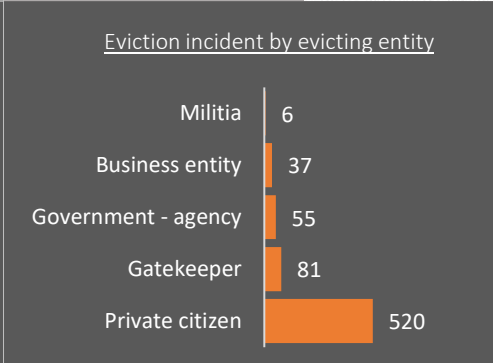

EVICTIION TRENDS ANALYSIS

2018 Cumulative

CONTACT: UN Habitat - matthew.flynn@un.org | NRC Somalia - joseph.jackson@nrc.no

13-Feb-20

Most affected districts

District	# of individuals evicted
Kaxda	126,811
Daynile	96,777
Baidoa	42,224
Galkayo	10,922
Kismayo	9,608
Las Anod	6,305
Garowe	5,879
Hargeisa	5,058
Hodan	3,168
Bosaso	2,767
Wadajir	900
Erigavo	685
Burao	682
Aynabo	605
Dhusa Mareb	546
Dharkenley	450
Gabiley	180
Zeila	156
Waberi	102
Borama	88
Berbera	44
Odweyne	7